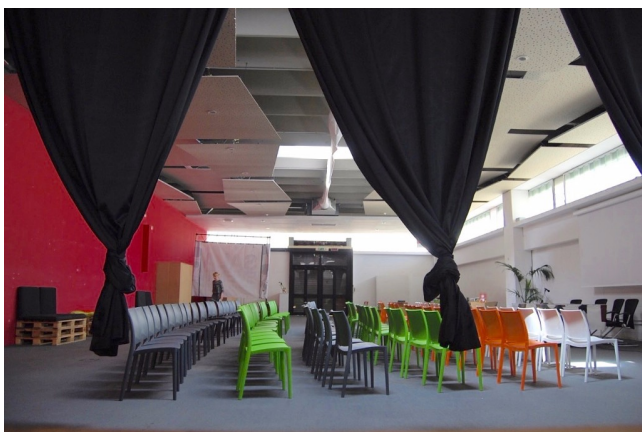

Location 934

LOFT

BARI (BA)

Spazio eventi, conferenze, meeting a Bari. Sala conferenze da 400mq e salette riunioni.

sala delle sterilizie

  25  25  38 mq

The floor plan diagram shows a rectangular room with a total width of 8.34 and a total length of 4.605. The room is divided into sections with widths of 0.64, 0.90, 3.00, 0.90, and 2.88. There are five rows of chairs, each with four chairs per row. A table is located in the right section of the room.