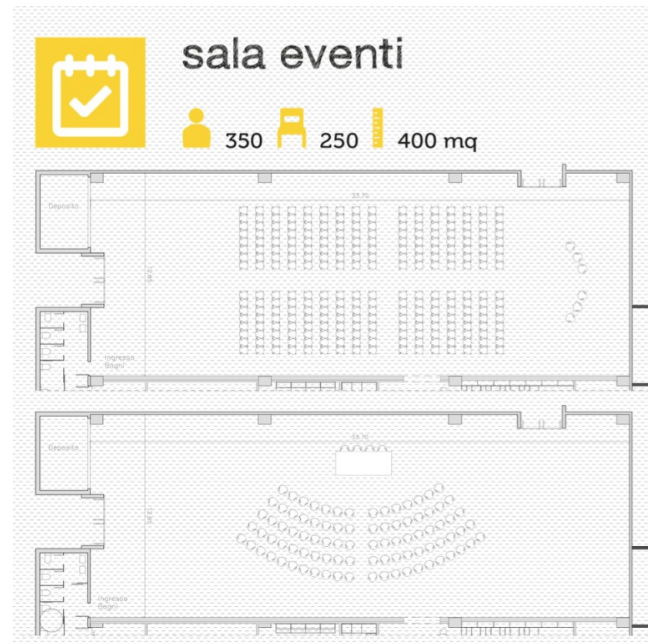

Location 934

LOFT

BARI (BA)

Spazio eventi, conferenze, meeting a Bari. Sala conferenze da 400mq e salette riunioni.

sala delle sterilizie

  25  25  38 mq

The floor plan diagram shows a rectangular room with a total width of 8.34 and a total length of 4.605. The room is divided into sections with widths of 0.64, 0.90, 3.00, 0.90, and 2.88. There are five rows of chairs, each row containing five chairs. A table is located in the right section of the room. The diagram also shows a door and a small square area in the bottom right corner.