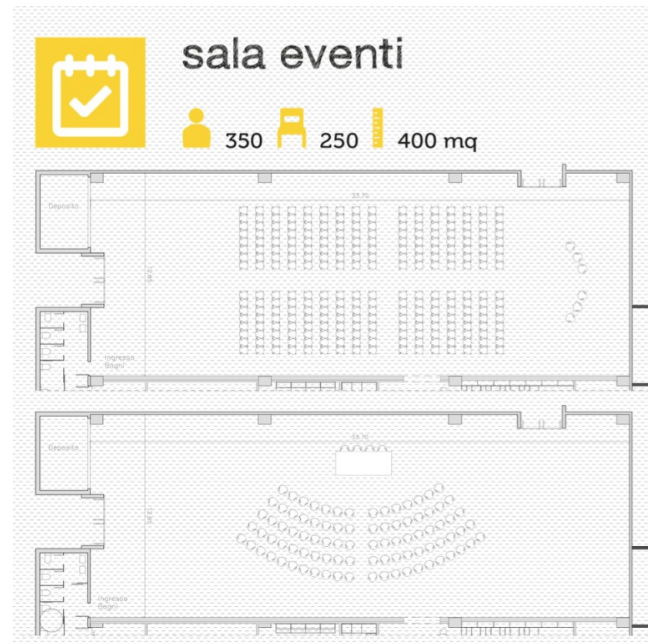

Location 934

LOFT

BARI (BA)

Spazio eventi, conferenze, meeting a Bari. Sala conferenze da 400mq e salette riunioni.

sala delle sterilizie

  25  25  38 mq

The floor plan diagram shows a rectangular room with a total width of 8.34 and a total length of 4.605. The room is divided into sections with widths of 0.64, 0.90, 3.00, 0.90, and 2.88. There are five rows of chairs, each with four chairs per row. A table is located in the right section of the room.